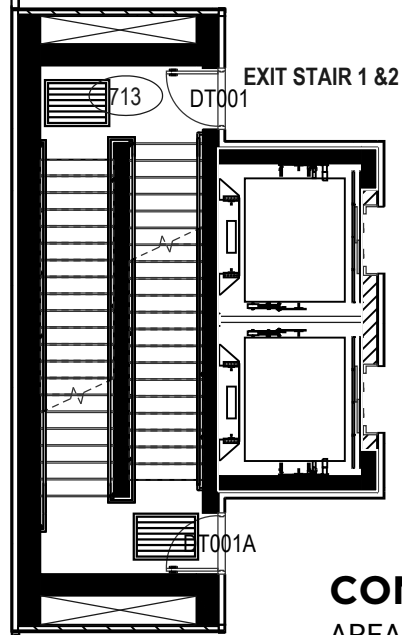

TENANT SUITE 4

USABLE: 1,715 SQ.FT (±)
RENTABLE: 2,115 SQ.FT (±)

TRAVEL DISTANCE = 74'-4"

TENANT SUITE 5

USABLE: 2,539 SQ.FT (±)
RENTABLE: 3,119.52 SQ.FT (±)

TRAVEL DISTANCE = 81'-2"

TENANT SUITE 3

USABLE: 1,213 SQ.FT (±)
RENTABLE: 1,497.27 SQ.FT (±)

TRAVEL DISTANCE = 45'-4"

COMMON AREA

AREA: 1,566 SQ.FT (±)

TRAVEL DISTANCE = 81'-3"

TENANT SUITE 2

USABLE: 1,400 SQ.FT (±)
RENTABLE: 1,729.56 SQ.FT (±)

TRAVEL DISTANCE = 71'-7"

TENANT SUITE 1

USABLE: 2,234 SQ.FT (±)
RENTABLE: 2,738.26 SQ.FT (±)